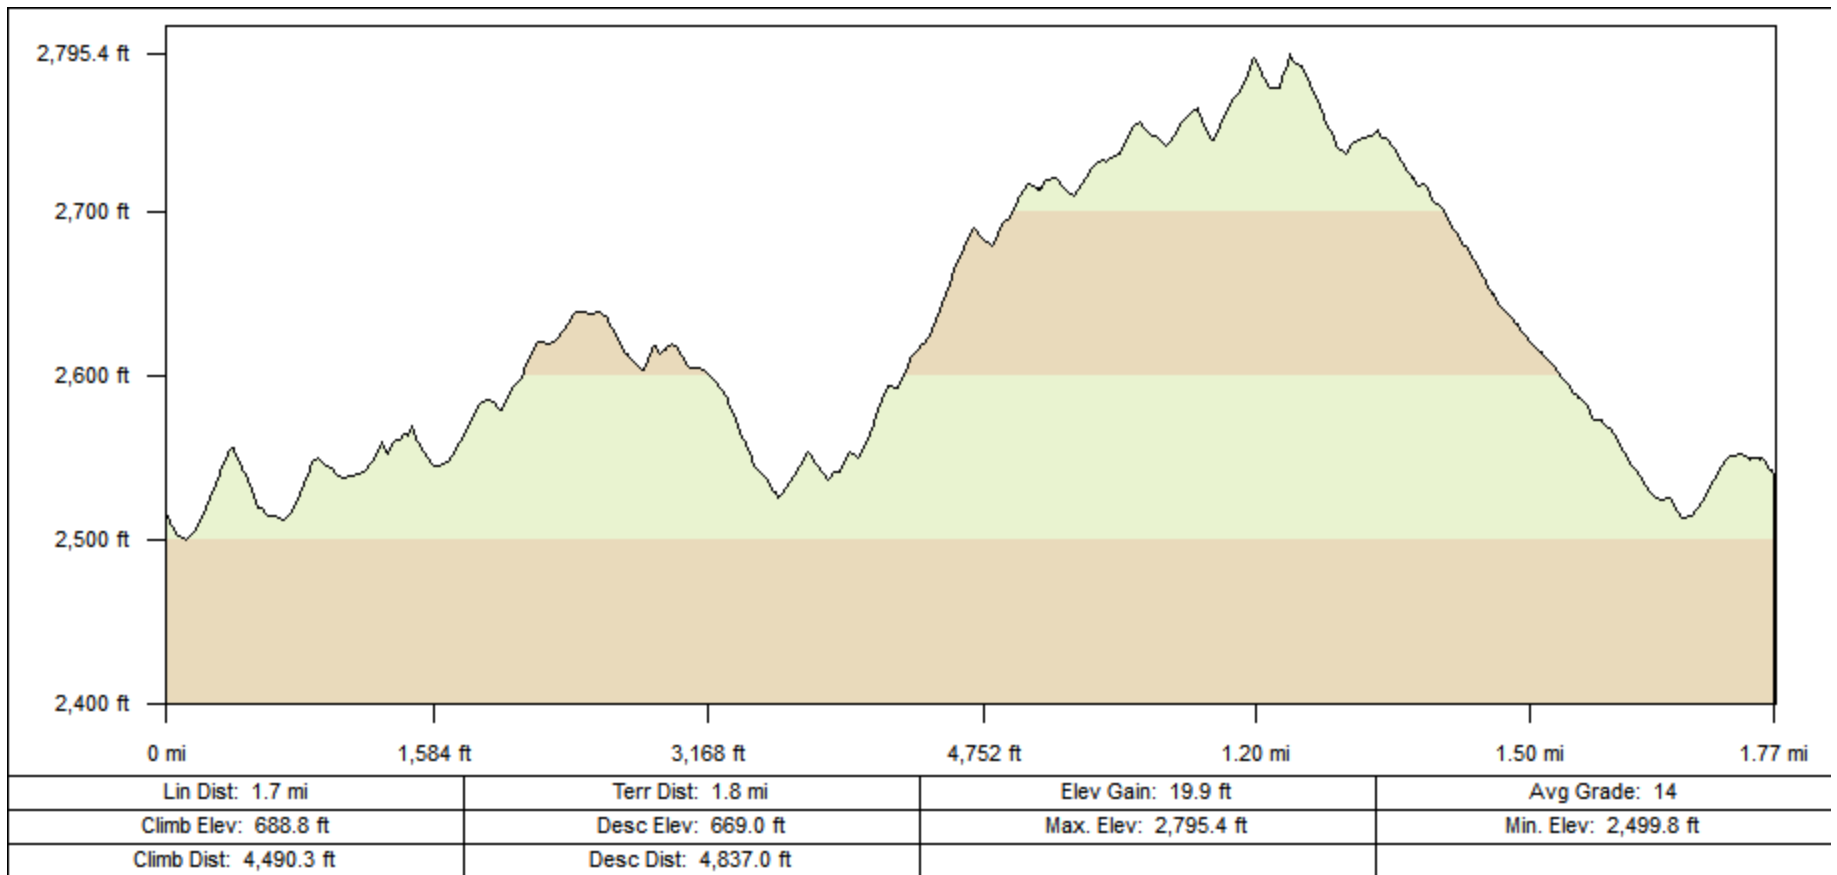

Andrews-Kinsey Trail (to McDowell Sonoran Preserve)

Andrews-Kinsey Trail (to Sunrise)

Golden Eagle Trailhead to McDowell Mountain Preserve

Lower Sonoran Trail

Overlook Trail

Promenade Trail

Ridgeline Trail

Sonoran Trail

Western Loop Trail

Western Loop Bike Bypass Trail