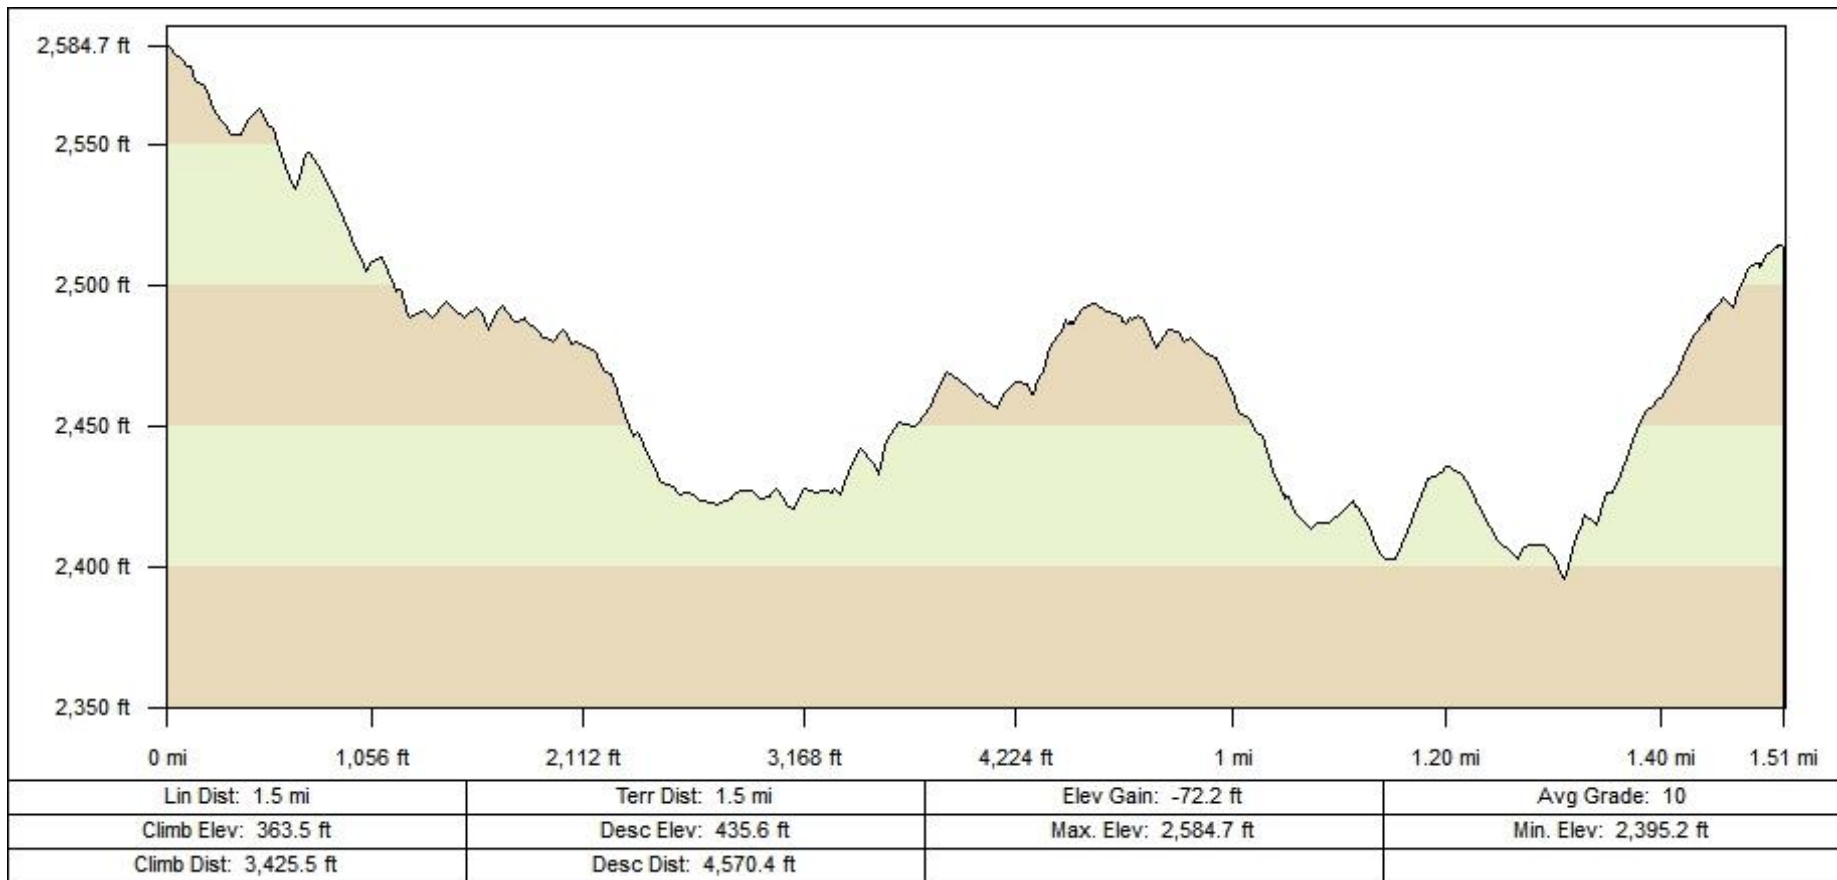

Andrews-Kinsey Trail (to McDowell Sonoran Preserve)

Andrews-Kinsey Trail (to Sunrise)

Golden Eagle Trailhead to McDowell Mountain Preserve

Lower Sonoran Trail

Overlook Trail

Promenade Trail

Ridgeline Trail

Sonoran Trail

Western Loop Trail

Western Loop Bike Bypass Trail