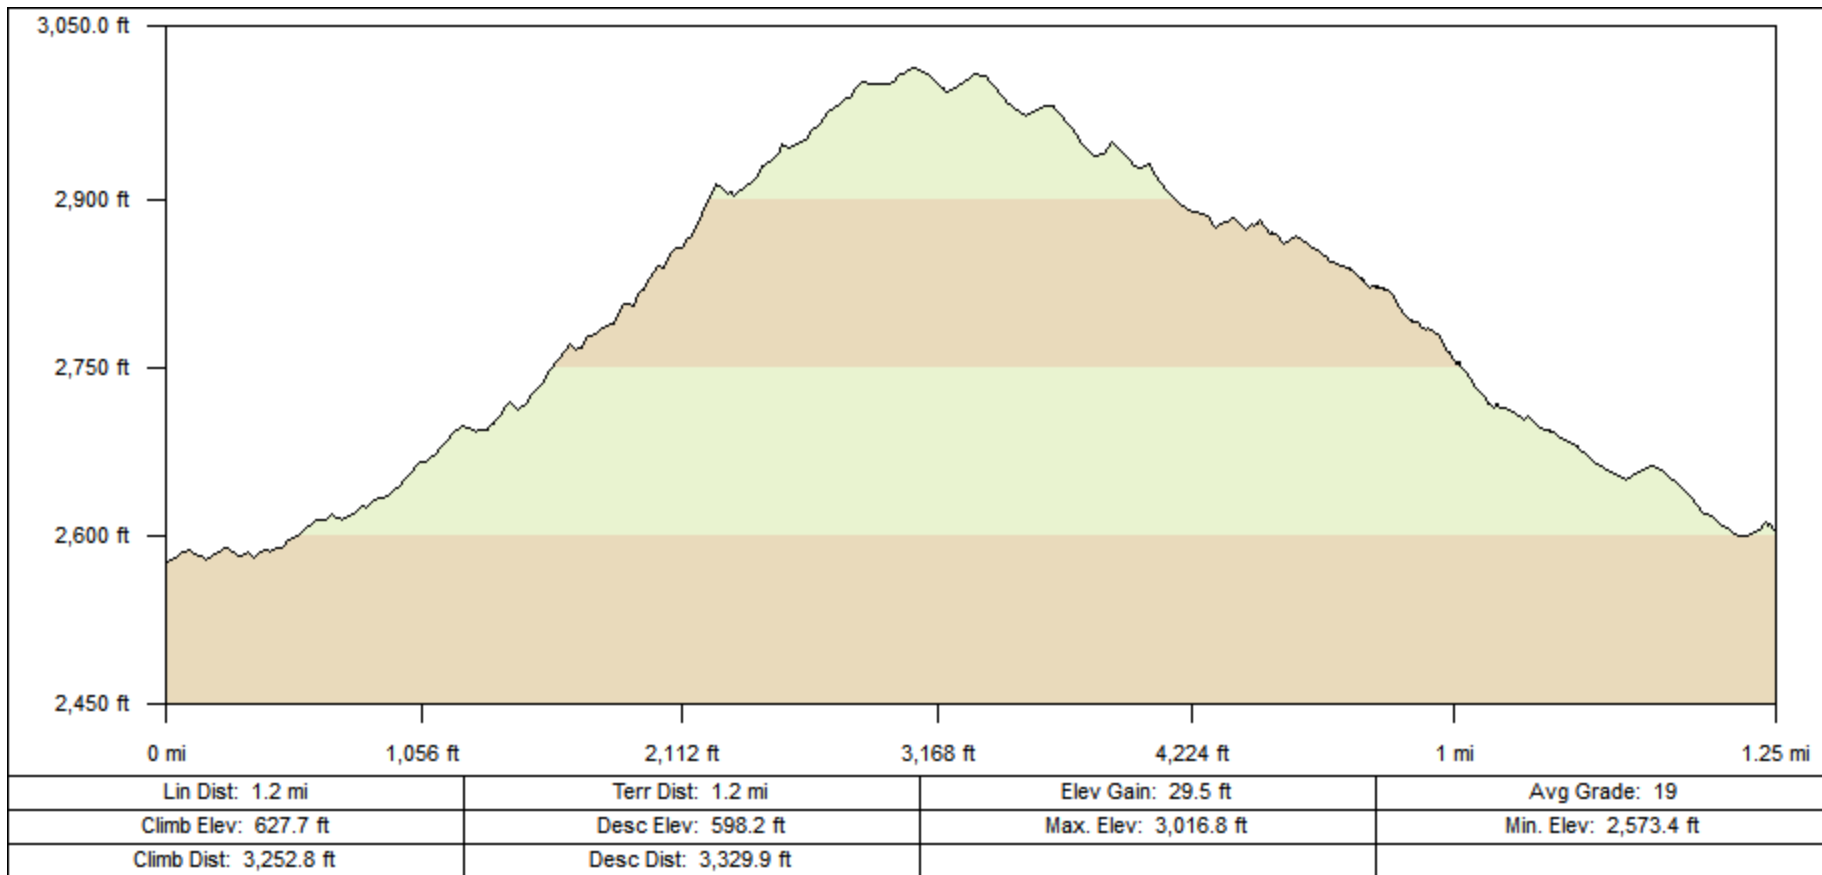

Andrews-Kinsey Trail (to McDowell Sonoran Preserve)

Andrews-Kinsey Trail (to Sunrise)

Golden Eagle Trailhead to McDowell Mountain Preserve

Lower Sonoran Trail

Overlook Trail

Promenade Trail

Ridgeline Trail

Sonoran Trail

Western Loop Trail

Western Loop Bike Bypass Trail