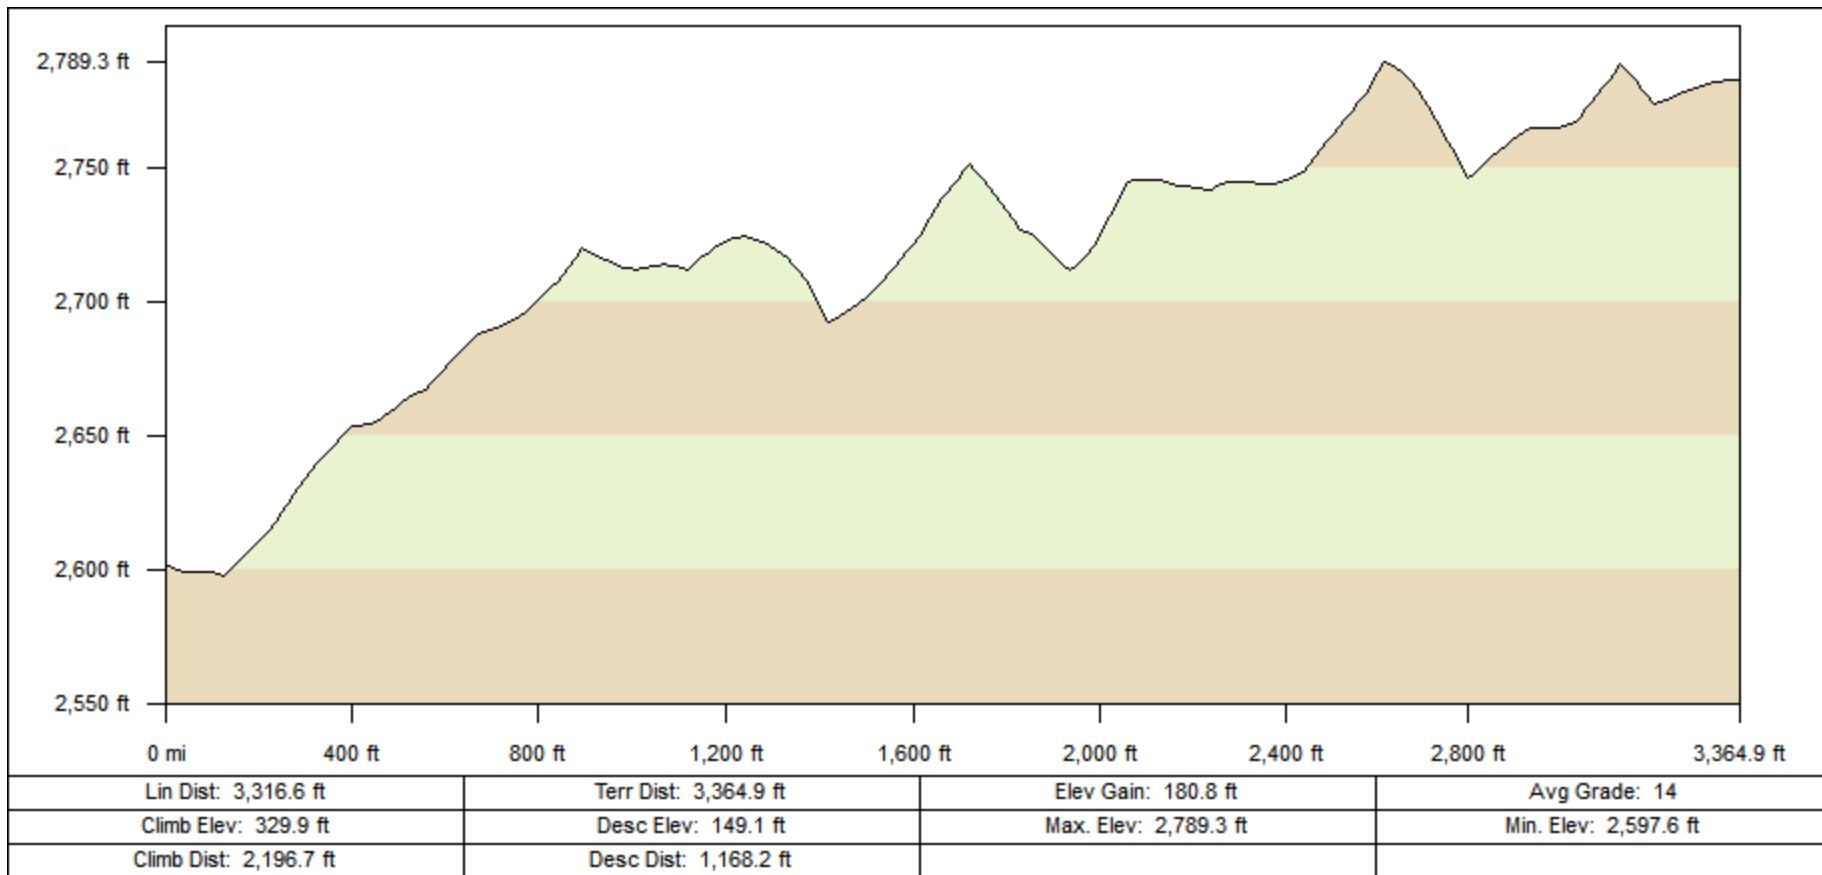

Andrews-Kinsey Trail (to McDowell Sonoran Preserve)

Andrews-Kinsey Trail (to Sunrise)

Golden Eagle Trailhead to McDowell Mountain Preserve

Lower Sonoran Trail

Overlook Trail

Promenade Trail

Ridgeline Trail

Sonoran Trail

Western Loop Trail

Western Loop Bike Bypass Trail