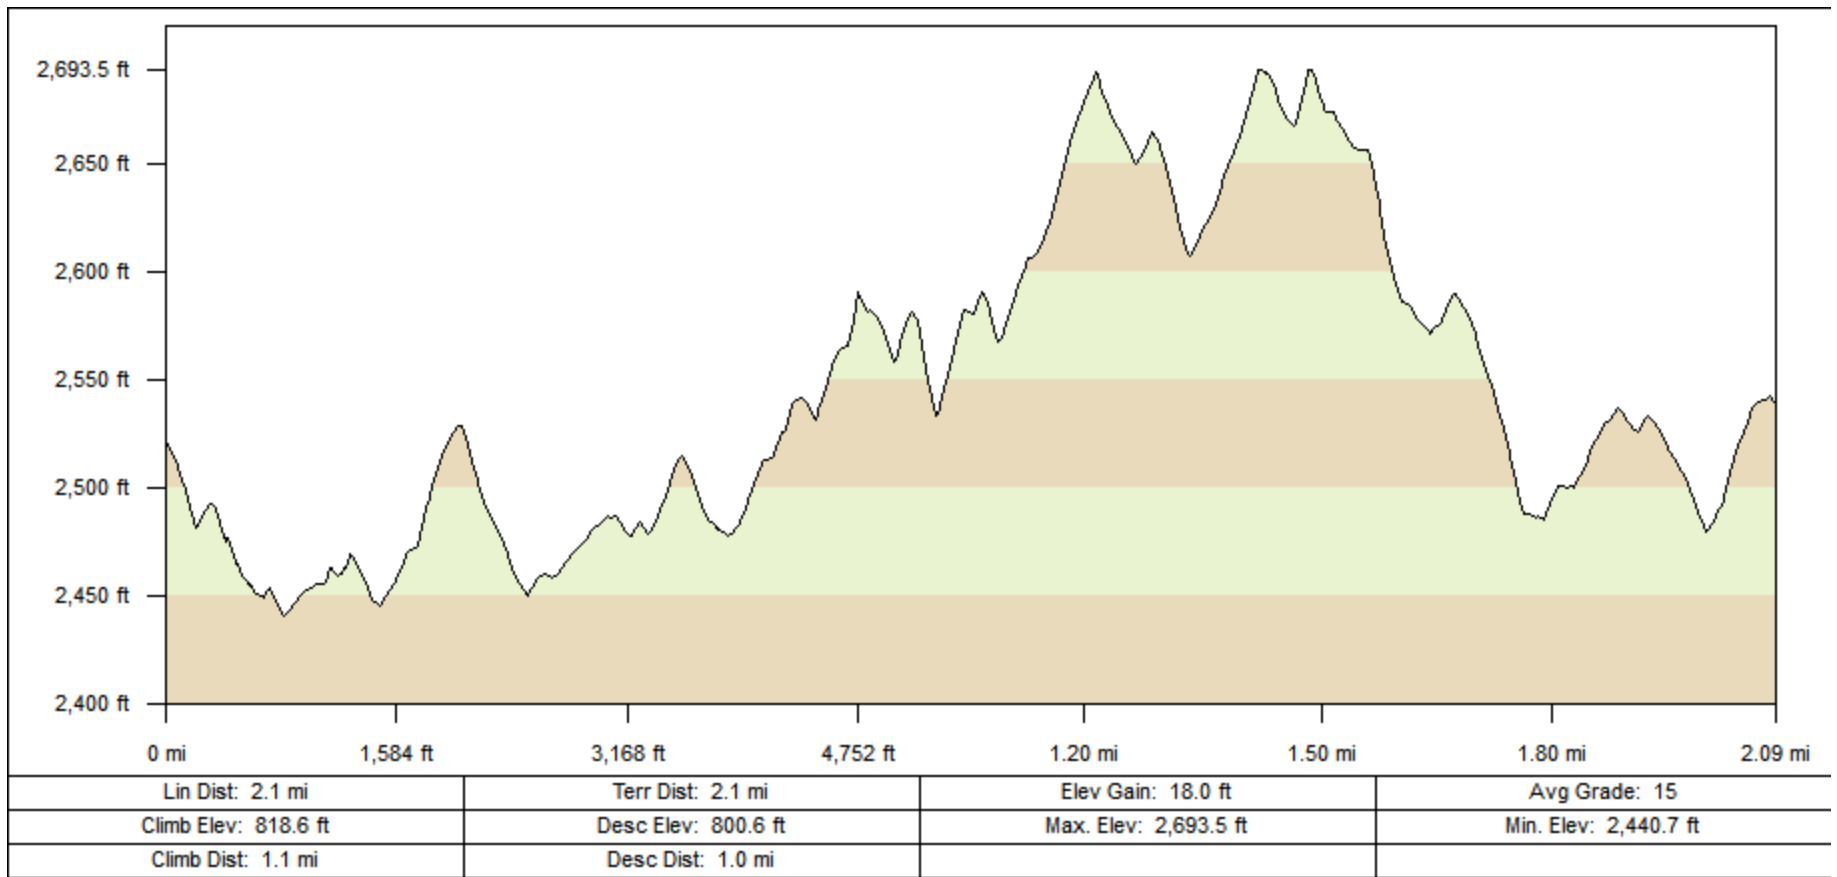

Andrews-Kinsey Trail (to McDowell Sonoran Preserve)

Andrews-Kinsey Trail (to Sunrise)

Golden Eagle Trailhead to McDowell Mountain Preserve

Lower Sonoran Trail

Overlook Trail

Promenade Trail

Ridgeline Trail

Sonoran Trail

Western Loop Trail

Western Loop Bike Bypass Trail