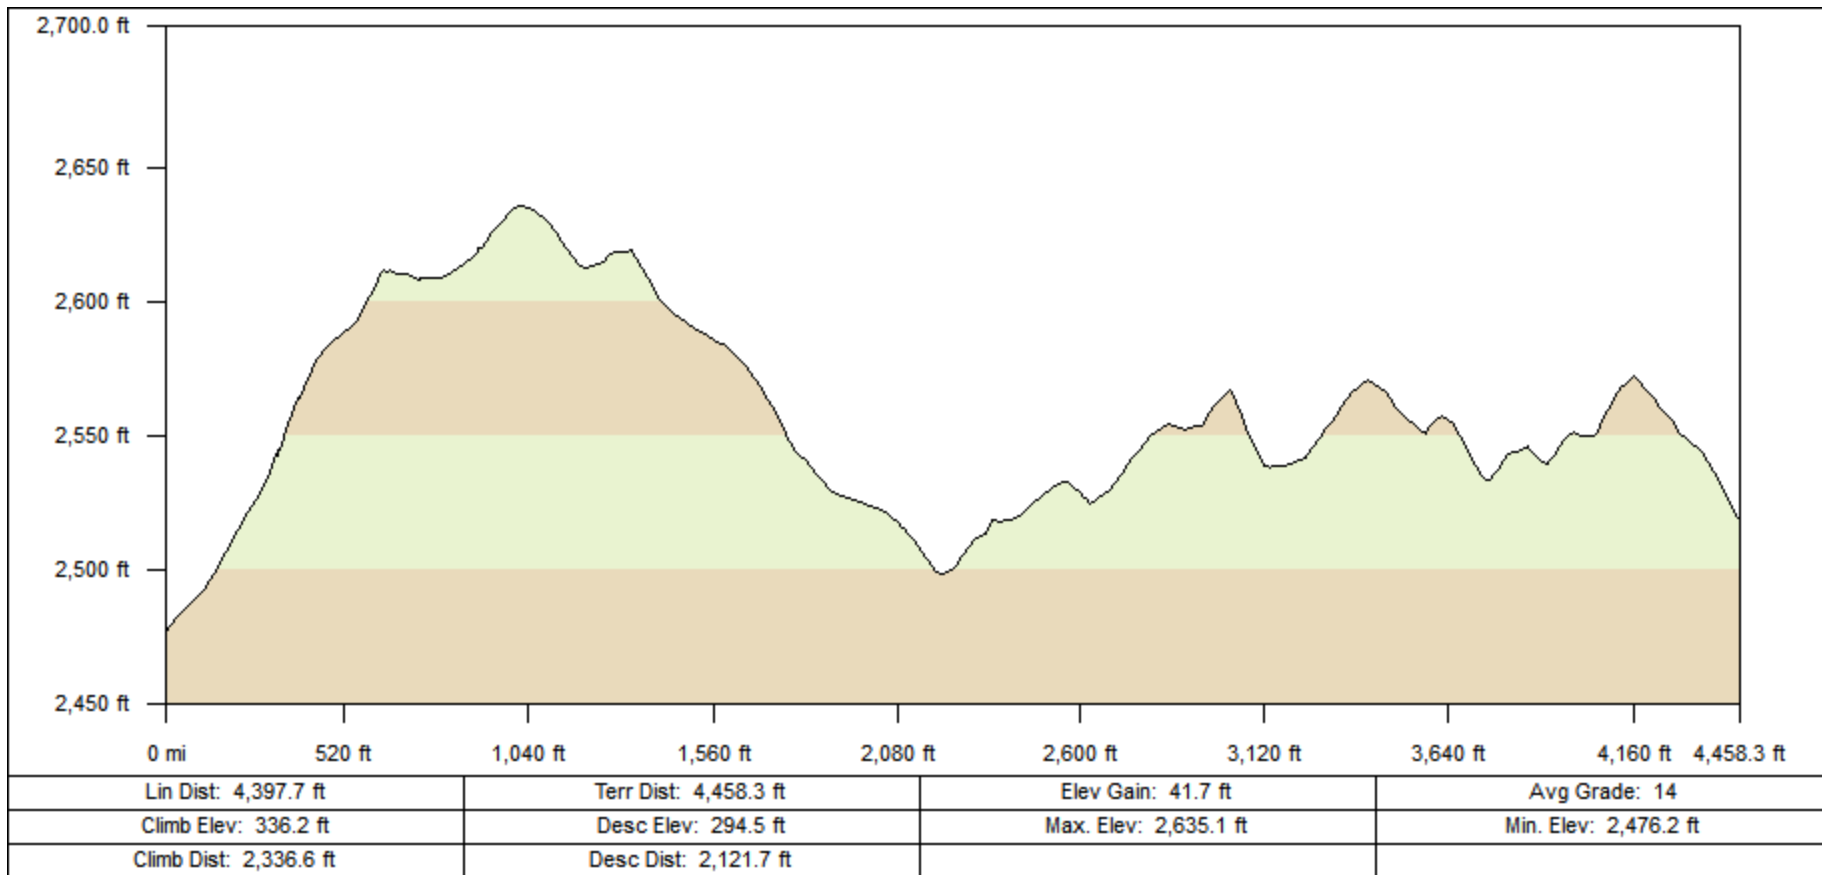

Andrews-Kinsey Trail (to McDowell Sonoran Preserve)

Andrews-Kinsey Trail (to Sunrise)

Golden Eagle Trailhead to McDowell Mountain Preserve

Lower Sonoran Trail

Overlook Trail

Promenade Trail

Ridgeline Trail

Sonoran Trail

Western Loop Trail

Western Loop Bike Bypass Trail