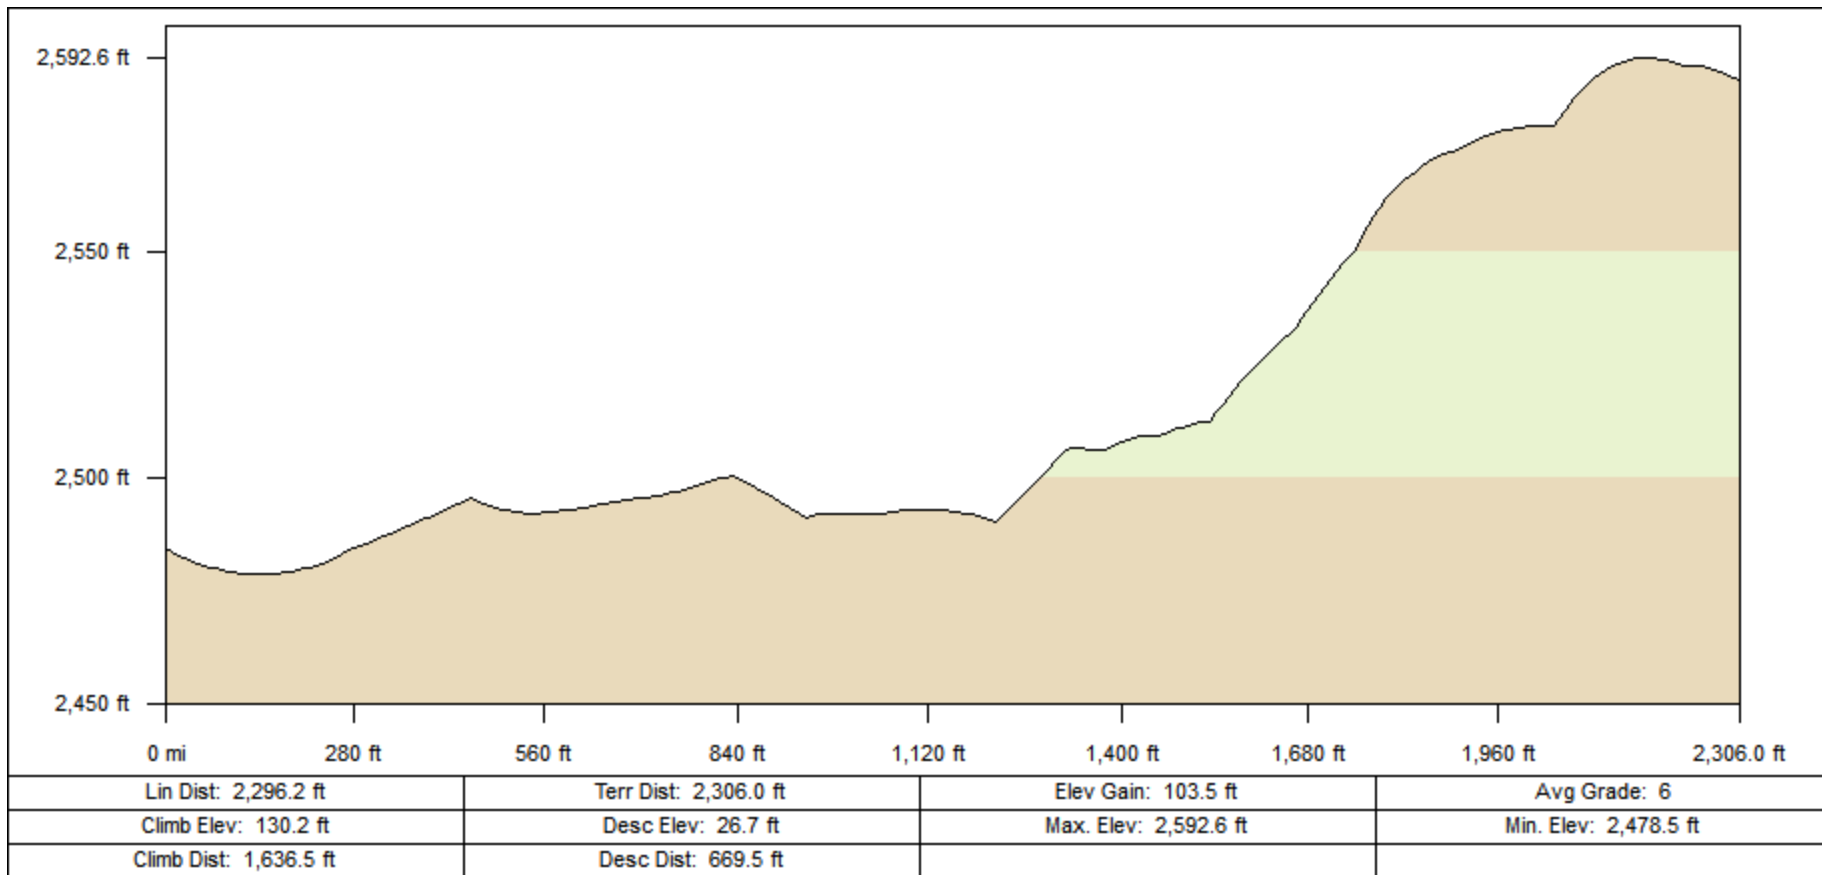

Andrews-Kinsey Trail (to McDowell Sonoran Preserve)

Andrews-Kinsey Trail (to Sunrise)

Golden Eagle Trailhead to McDowell Mountain Preserve

Lower Sonoran Trail

Overlook Trail

Promenade Trail

Ridgeline Trail

Sonoran Trail

Western Loop Trail

Western Loop Bike Bypass Trail