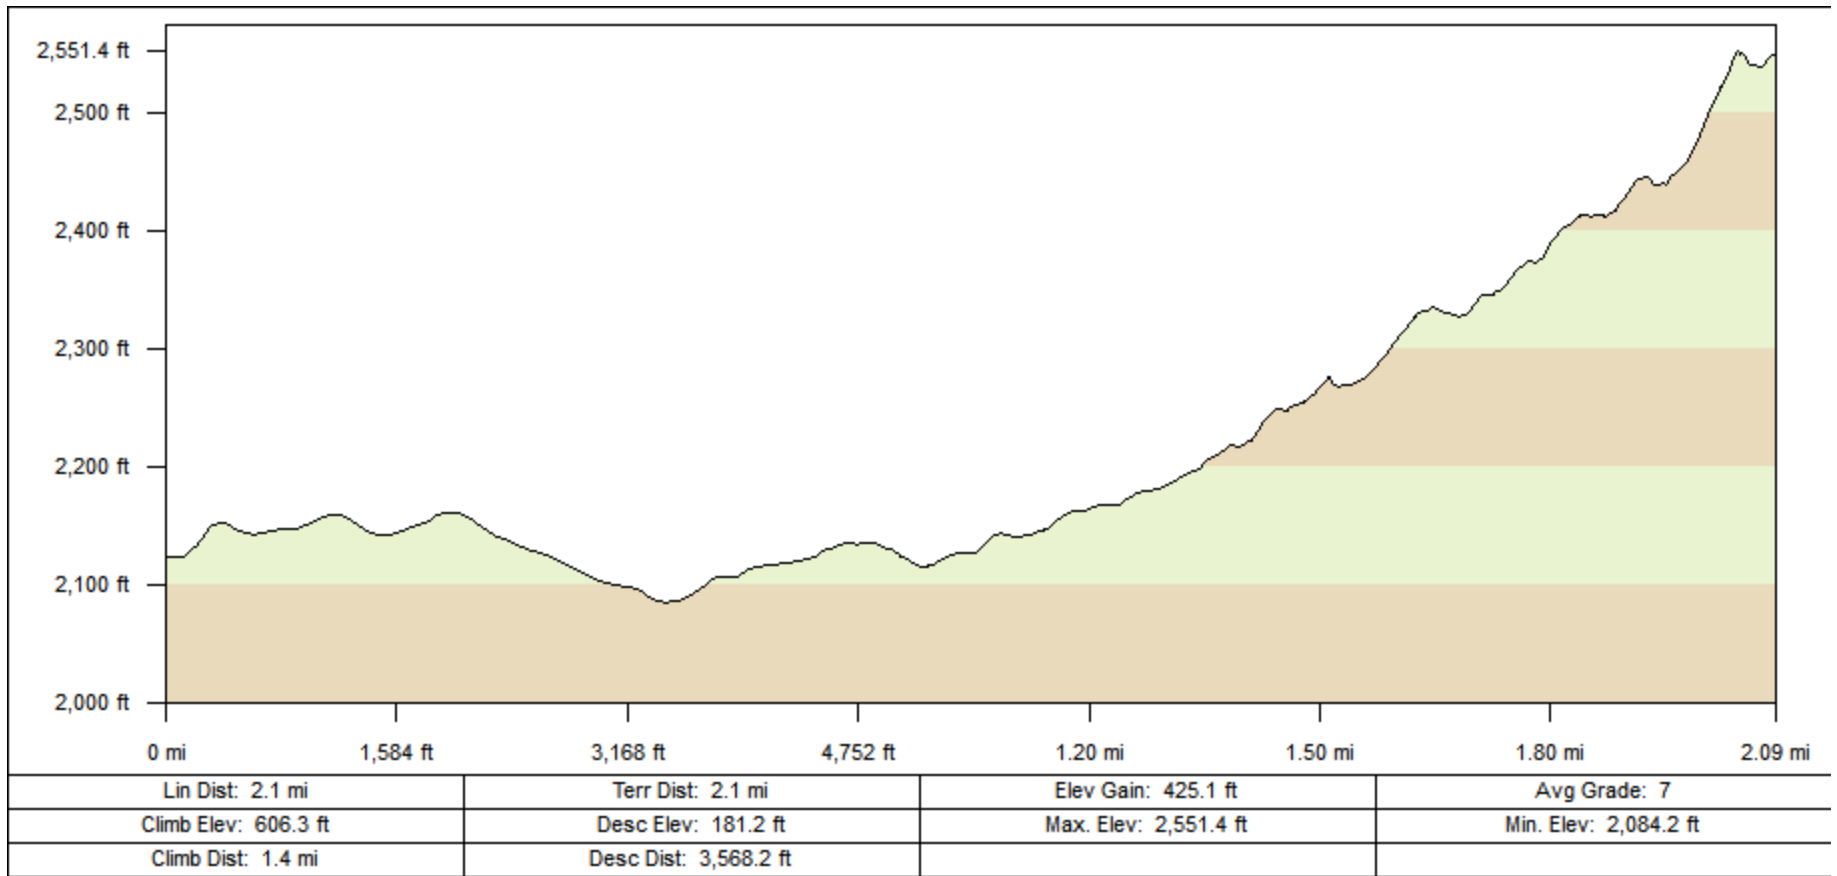

Andrews-Kinsey Trail (to McDowell Sonoran Preserve)

Andrews-Kinsey Trail (to Sunrise)

Golden Eagle Trailhead to McDowell Mountain Preserve

Lower Sonoran Trail

Overlook Trail

Promenade Trail

Ridgeline Trail

Sonoran Trail

Western Loop Trail

Western Loop Bike Bypass Trail