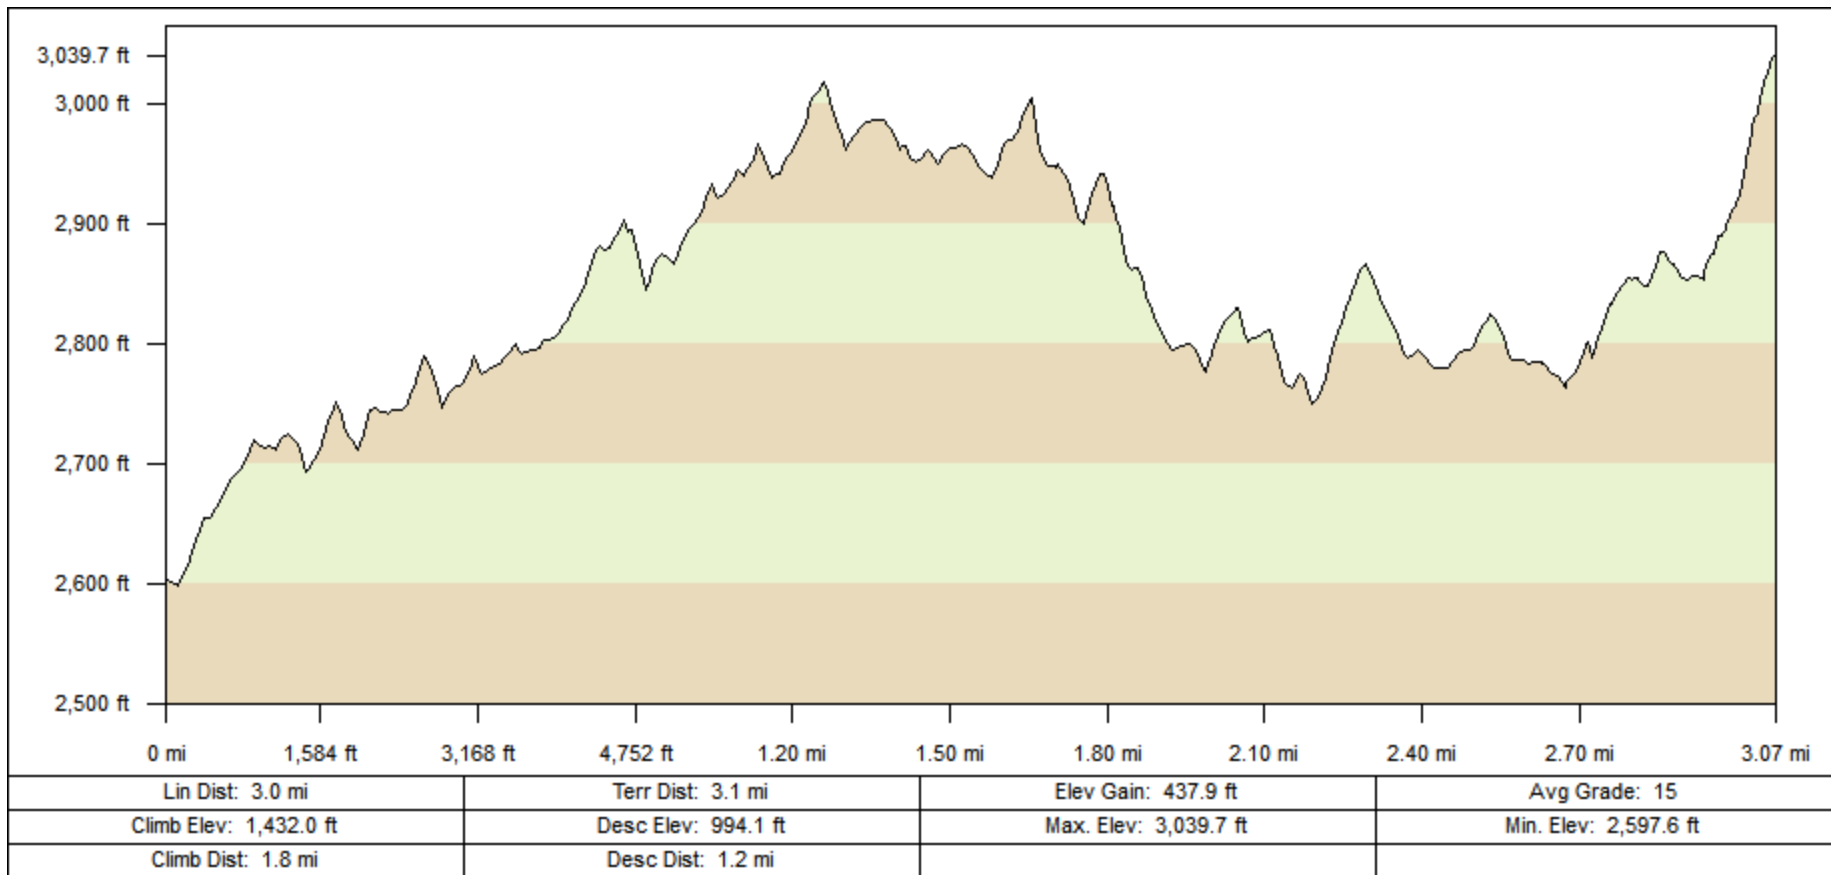

Andrews-Kinsey Trail (to McDowell Sonoran Preserve)

Andrews-Kinsey Trail (to Sunrise)

Golden Eagle Trailhead to McDowell Mountain Preserve

Lower Sonoran Trail

Overlook Trail

Promenade Trail

Ridgeline Trail

Sonoran Trail

Western Loop Trail

Western Loop Bike Bypass Trail